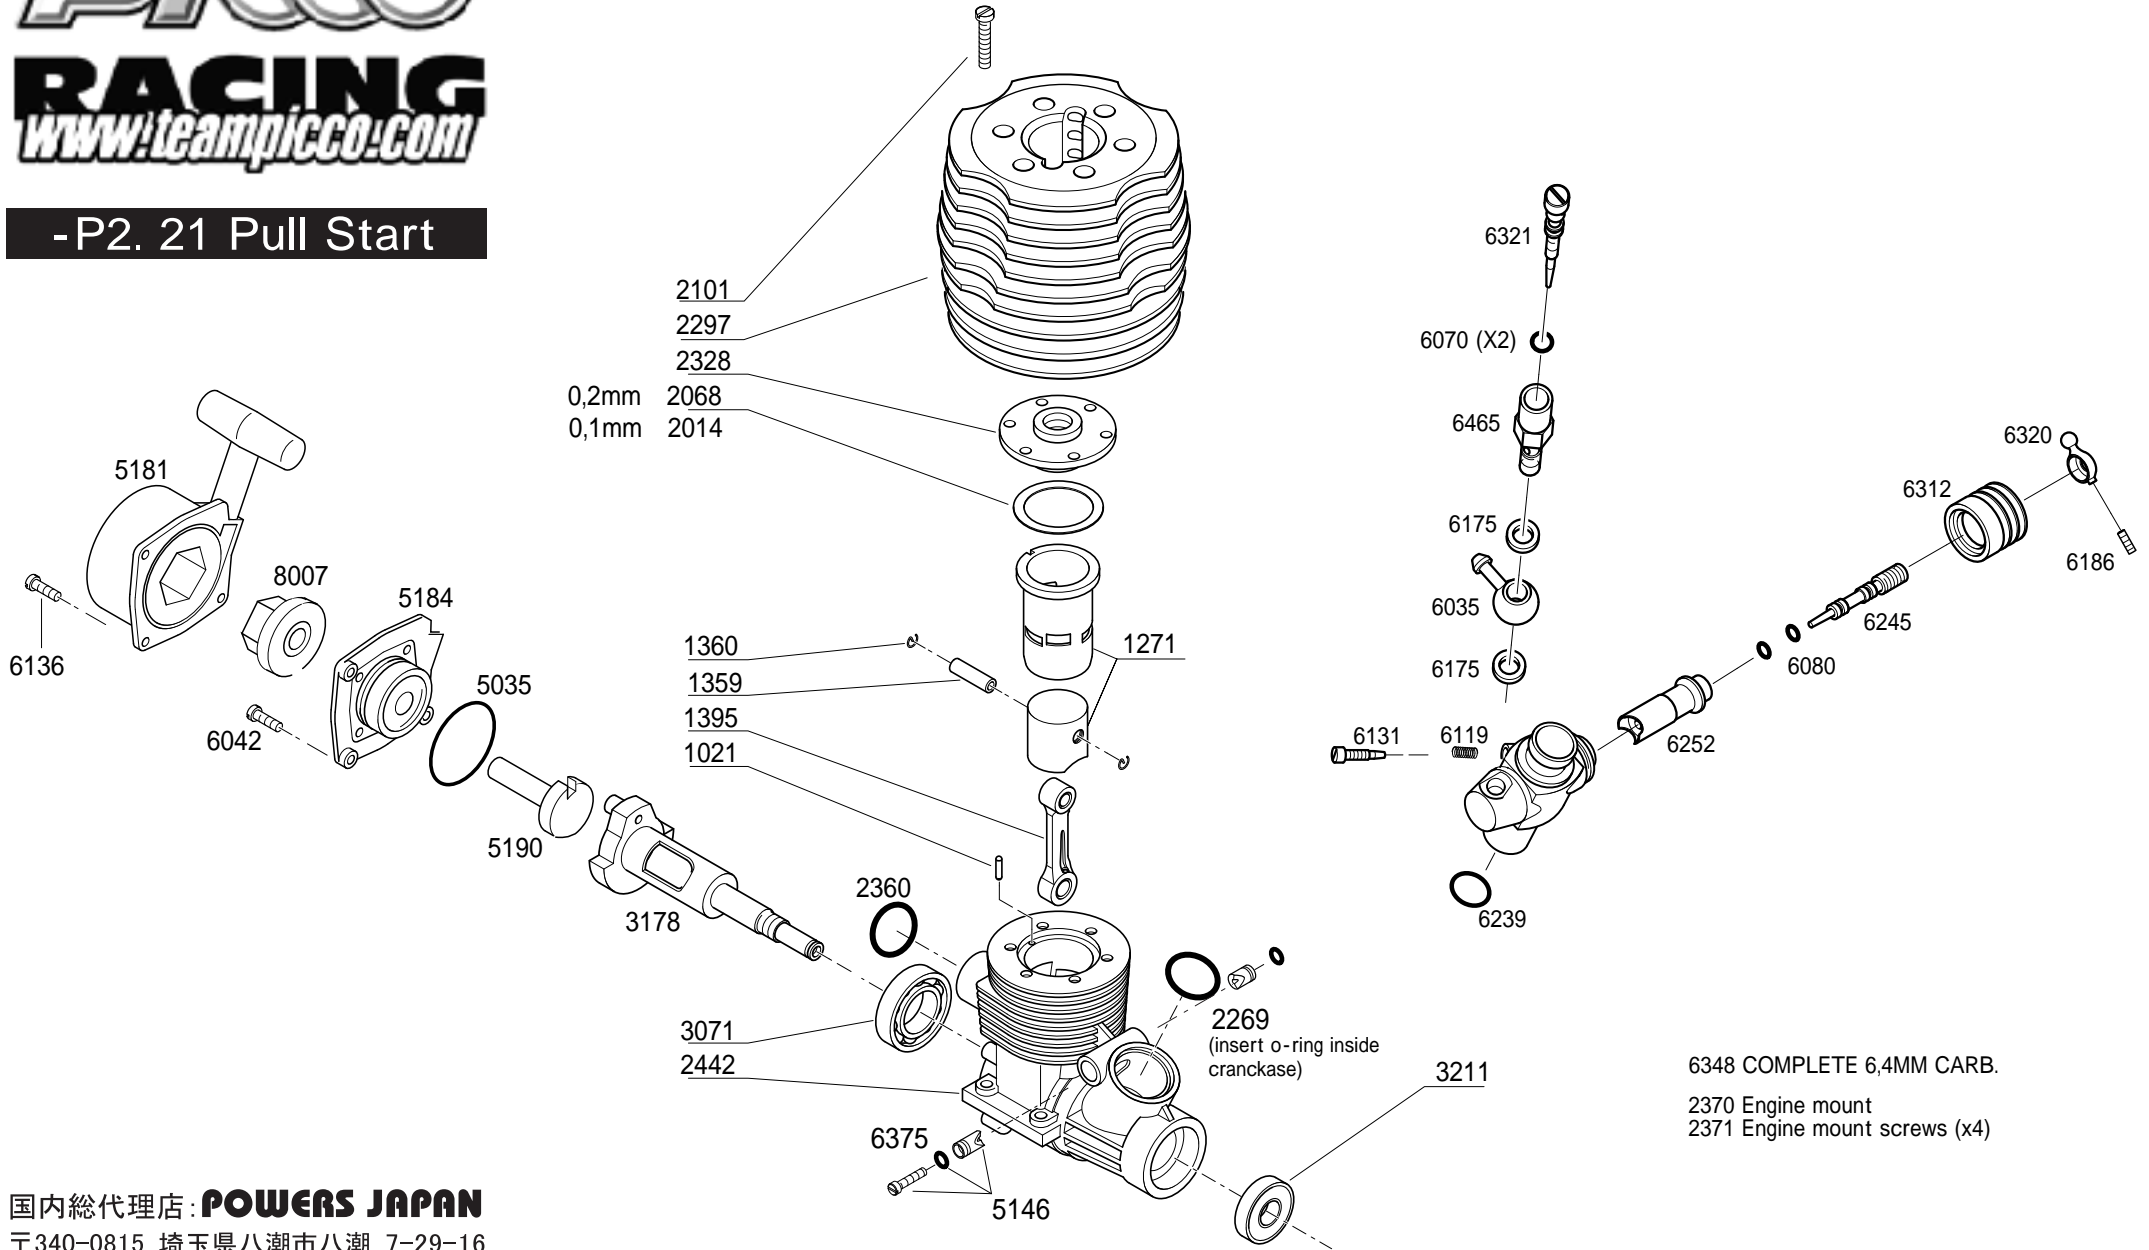

# -P2. 21 Pull Start

**-P2. 21 Pull Start**

6348 COMPLETE 6,4MM CARB.  
 2370 Engine mount  
 2371 Engine mount screws (x4)